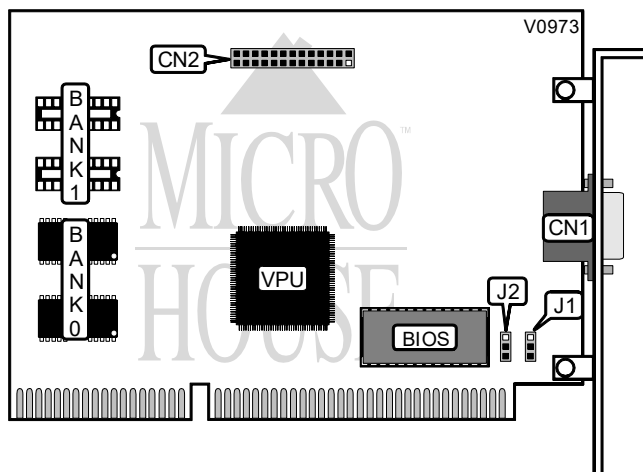

STB SYSTEMS, INC. NITRO 64 ISA

Category	Video
Video Types Supported	XVGA
Video Processor	Unidentified
Highest Resolution Supported	1280 x 1024
Data Bus Type	16-bit ISA
Memory Type	DRAM
Maximum Onboard Memory	2MB

CONNECTIONS			
Purpose	Location	Purpose	Location
15-pin analog video port	CN1	VGA feature connector	CN2

ZERO WAIT-STATE MEMORY SELECTION	
Setting	J1
Disabled	Pins 2 & 3 closed
Enabled	Pins 1 & 2 closed

INTERRUPT SELECTION	
IRQ 2	J2
Disabled	Pins 2 & 3 closed
Enabled	Pins 1 & 2 closed

DRAM CONFIGURATION		
Size	Bank 0	Bank 1
1MB	(2) 1024 x 4	NONE
2MB	(2) 1024 x 4	(2) 1024 x 4