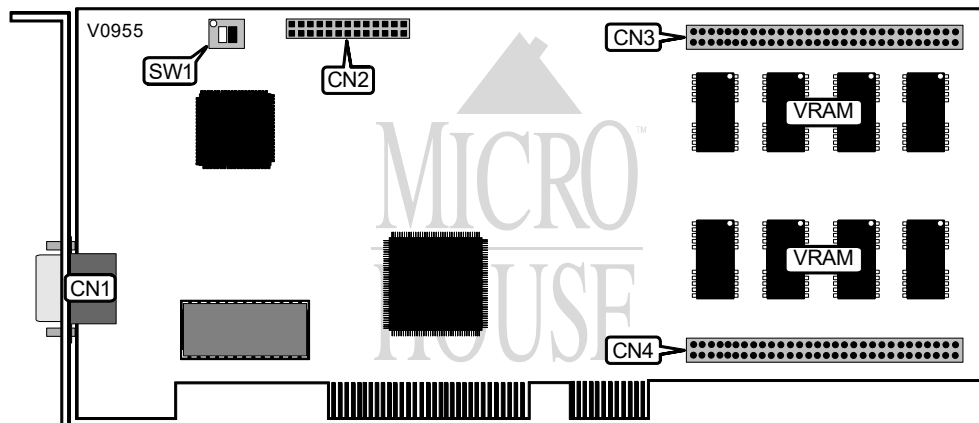

MATROX GRAPHICS, INC. MGA IMPRESSION PLUS/220

Category	Video
Video Types Supported	XVGA
Video Processor	Unidentified
Highest Resolution Supported	1600 x 1200
Data Bus Type	32-bit PCI
Memory Type	VRAM
Maximum Onboard Memory	4MB

CONNECTIONS			
Purpose :	Location	Purpose :	Location
15-pin analog video port	CN1	Memory expansion connector	CN3
VGA feature connector	CN2	Memory expansion connector	CN4

VGA DUAL SCREEN CONFIGURATION	
Setting	SW1/1
Disabled	On
Enabled	Off