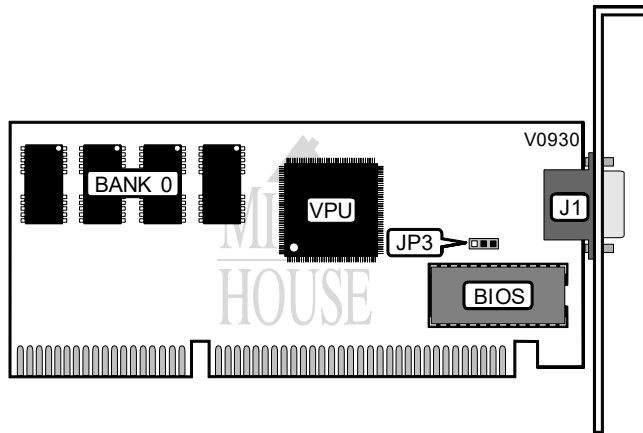

OCEAN INFORMATION SYSTEMS AVGA-20 REV. A

Category	Video
Video Types Supported	XVGA
Video Processor	Cirrus Logic GD542X
Highest Resolution Supported	1024 x 768
Data Bus Type	16-bit ISA
Memory Type	DRAM
Maximum Onboard Memory	512KB

CONNECTIONS	
Purpose	Location
15-pin analog video port	J1

INTERRUPT CONFIGURATION	
IRQ 9	JP3
Enabled	Pins 2 & 3 closed
Disabled	Pins 1 & 2 closed

DRAM CONFIGURATION	
Size	Bank 0
512KB	(4) 256K x 4