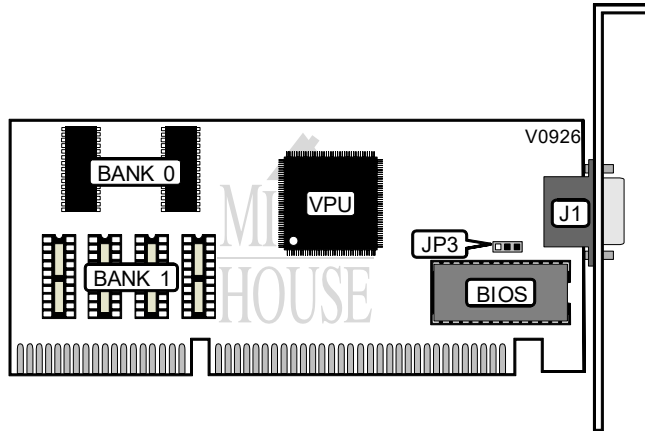

OCEAN INFORMATION SYSTEMS, INC.
 AVGA-20 REV. C

| | |
|------------------------------|---------------------|
| Category | Video |
| Video Types Supported | XVGA |
| Video Processor | Cirrus Logic GD542X |
| Highest Resolution Supported | 1024 x 768 |
| Data Bus Type | 16-bit ISA |
| Memory Type | DRAM |
| Maximum Onboard Memory | 1MB |

| CONNECTIONS | |
|--------------------------|----------|
| Purpose | Location |
| 15-pin analog video port | J1 |

| INTERRUPT CONFIGURATION | |
|-------------------------|-------------------|
| IRQ 9 | JP3 |
| Enabled | Pins 2 & 3 closed |
| Disabled | Pins 1 & 2 closed |

| DRAM CONFIGURATION | | |
|--------------------|--------------|--------------|
| Size | Bank 0 | Bank 1 |
| 512KB | (2) 256K x 8 | NONE |
| 1MB | (2) 256K x 8 | (4) 256K x 4 |