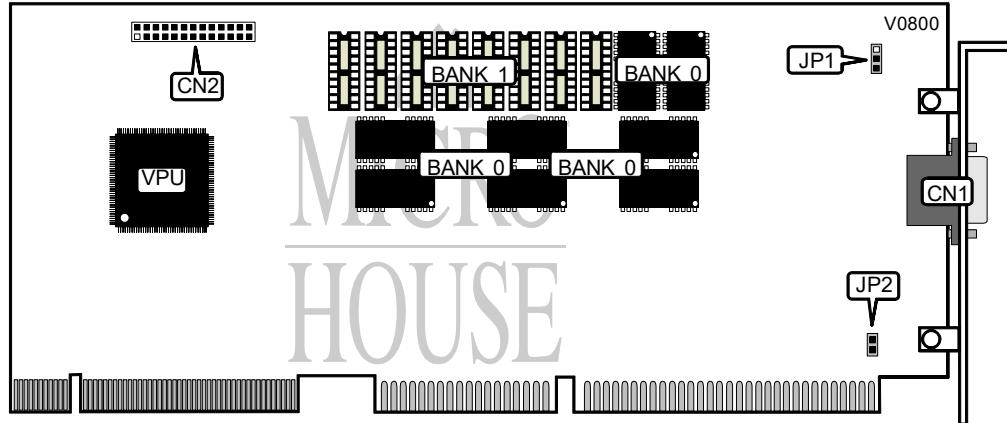

ACER AMERICA CORPORATION 528 GRAPHICS ACCELERATOR CARD

Category	Video
Video Types Supported	XVGA
Video Processor	Cirrus Logic, Inc.
Highest Resolution Supported	1280 x 1024
Data Bus Type	VESA local bus
Memory Type	DRAM
Maximum Onboard Memory	2MB

CONNECTIONS			
Purpose	Location	Purpose	Location
15-pin analog video port	CN1	VESA Feature connector	CN2

IRQ9	
Setting	JP1
Enabled	Closed
Disabled	Open

FACTORY CONFIGURED	
Jumper	Setting
JP2	N/A

DRAM CONFIGURATION		
Size	Bank 1	Bank 2
1MB	(8) 256K x 4	None
2MB	(8) 256K x 4	(8) 256K x 4