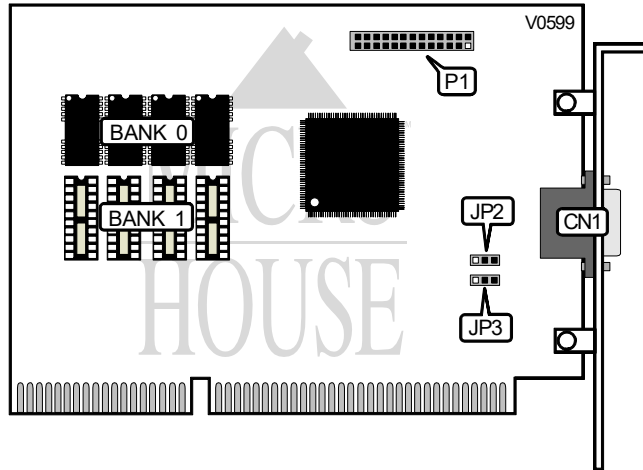

## AVGA

**Category** Video  
**Video Types Supported** XVGA  
**Video Processor** Cirrus Logic  
**Highest Resolution Supported** 1024 x 768  
**Data Bus Type** 16-bit ISA  
**Memory Type** DRAM  
**Maximum Onboard Memory** 1024KB

CONNECTIONS			
Port	Location	Port	Location
15-pin analog video port	CN1	VGA Feature Connector	P1

ZERO WAIT STATE	
Setting	JP2
Enabled	Pins 2 & 3 closed
Disabled	Pins 1 & 2 closed

IRQ9 CONFIGURATION	
IRQ9	JP3
Disabled	Pins 1 & 2 closed
Enabled	Pins 2 & 3 closed

DRAM CONFIGURATION		
Size	Bank 0	Bank 1
512KB	(4) 256K x 4	NONE
1024KB	(4) 256K x 4	(4) 256K x 4