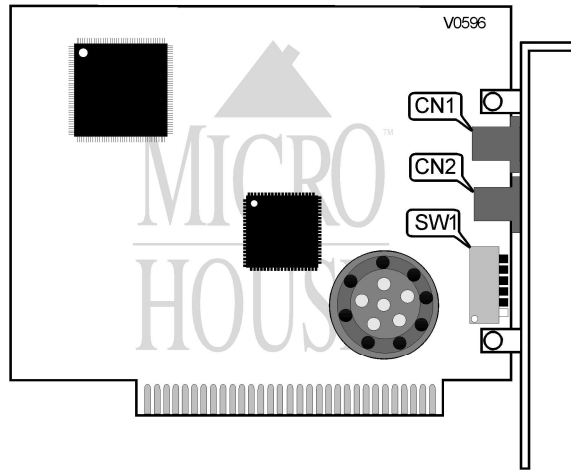

GATEWAY 2000 TELEPATH DATA/FAX

Modem Type Data (Asynchronous/Synchronous)/Fax
Maximum Data Rate 14.4Kbps
Maximum Fax Rate 9600bps
Data Bus 8-bit ISA
Fax Class Class I & II
Data Modulation Protocol Bell 103A & 212A, CCITT V.32bis & V.32 & V.22 V.22bis & V.21
Fax Modulation Protocol CCITT V.17 & V.29 & V.27ter
Error Correction/Compression CCITT V.42 & V.42bis & MNP 2-5

CONNECTIONS			
Purpose	Location	Purpose	Location
Line in	CN1	Line out	CN2

COM PORT SETTINGS		
COM	SW1/3	SW1/4
COM1	On	On
COM2	Off	On
COM3	On	Off
COM4	Off	Off

INTERRUPT SELECT				
IRQ	SW1/3	SW1/4	SW1/5	SW1/6
IRQ2	Off	Off	Off	On
IRQ3	Off	Off	On	Off
IRQ4	Off	On	Off	Off
IRQ5	On	Off	Off	Off