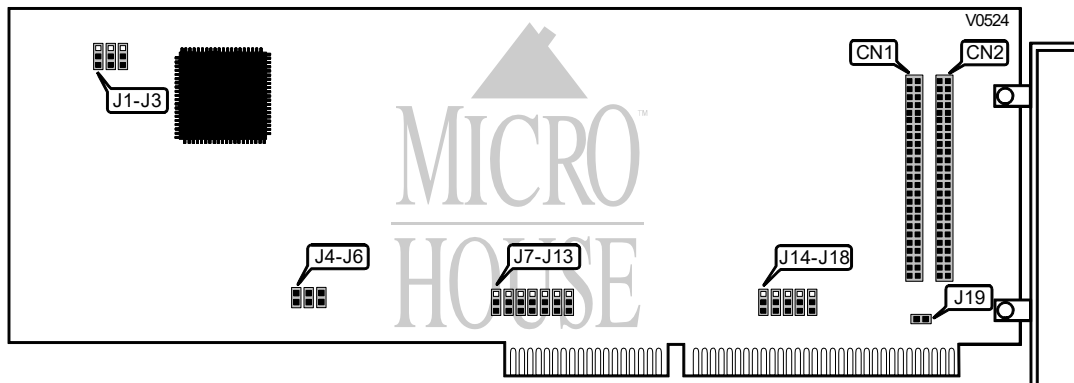

LONGSHINE MICROSYSTEM, INC.
LCS-8683

Card Type	Serial Controller
Chipset/Controller	Intel
I/O Options	Serial I/O ports(up to 67)
Maximum DRAM	512KB

CONNECTIONS			
Pin	Location	Pin	Location
50-pin I/O interface	CN1	50-pin I/O interface	CN2

HARDWARE RESET	
Setting	J1
Disabled	Open
Enabled	Closed

INTERRUPT SELECT				
IRQ	J14	J15	J16	J17
IRQ10	Pins 1 & 2 closed	Open	Open	Open
IRQ3	Open	Pins 2 & 3 closed	Open	Open
IRQ4	Open	Open	Pins 2 & 3 closed	Open
IRQ5	Open	Open	Open	Pins 2 & 3 closed
IRQ9	Pins 2 & 3 closed	Open	Open	Open
IRQ11	Open	Pins 1 & 2 closed	Open	Open
IRQ12	Open	Open	Pins 1 & 2 closed	Open
IRQ15	Open	Open	Open	Pins 1 & 2 closed