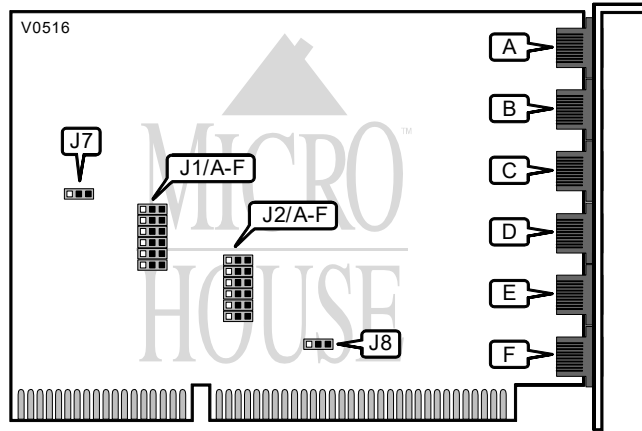

BOCA RESEARCH, INC.  
IOAT66

<b>Card Type</b>	I/O controller
<b>Chipset/Controller</b>	UART
<b>I/O Options</b>	Serial ports (6)
<b>Maximum DRAM</b>	N/A

CONNECTIONS			
Purpose	Location	Purpose	Location
RJ45 serial port 1	A	RJ45 serial port 4	D
RJ45 serial port 2	B	RJ45 serial port 5	E
RJ45 serial port 3	C	RJ45 serial port 6	F

I/O ADDRESS CONFIGURATION						
Port/Address	J1/A	J1/B	J1/C	J1/D	J1/E	J1/F
Port 1/220h	2 & 3 closed	N/A	N/A	N/A	N/A	N/A
Port 1/3F8h	1 & 2 closed	N/A	N/A	N/A	N/A	N/A
Port 2/228h	N/A	2 & 3 closed	N/A	N/A	N/A	N/A
Port 2/2F8h	N/A	1 & 2 closed	N/A	N/A	N/A	N/A
Port 3/240h	N/A	N/A	2 & 3 closed	N/A	N/A	N/A
Port 3/3E8h	N/A	N/A	1 & 2 closed	N/A	N/A	N/A
Port 4/248h	N/A	N/A	N/A	2 & 3 closed	N/A	N/A
Port 4/2E8h	N/A	N/A	N/A	1 & 2 closed	N/A	N/A
Port 5/260h	N/A	N/A	N/A	N/A	2 & 3 closed	N/A
Port 5/3E0h	N/A	N/A	N/A	N/A	1 & 2 closed	N/A
Port 6/268h	N/A	N/A	N/A	N/A	N/A	2 & 3 closed
Port 6/2E0h	N/A	N/A	N/A	N/A	N/A	1 & 2 closed

INTERRUPT STATUS REGISTER I/O	
Address	J7
í 208h	Pins 1 & 2 closed
2F0h	Pins 2 & 3 closed

SHARED IRQ	
Shared IRQ	J7
í IRQ5	Pins 2 & 3 closed
IRQ4	Pins 1 & 2 closed