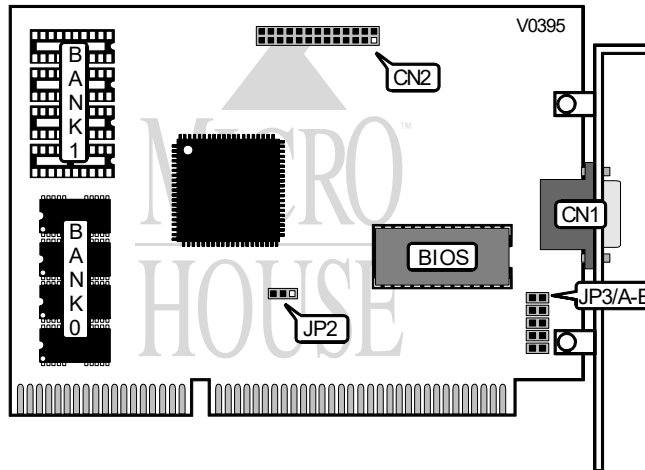

ASLAN COMPUTER CORPORATION VGA GRAPHICS ADAPTER

Category Video
Video Types Supported XVGA
Video Processor Unidentified
Highest Resolution Supported 1280 x 1024
Data Bus Type 16-bit ISA
Memory Type DRAM
Maximum Onboard Memory 1024KB

CONNECTIONS			
Purpose :	Location	Purpose :	Location
15 pin analog video port	CN1	Feature connector	CN2

ZERO WAIT STATE	
Setting	JP2
Enabled	Pins 2 & 3 closed
Disabled	Pins 1 & 2 closed

800 x 600 REFRESH RATES			
Refresh	Mode	J '3/A	J '3/B
56Hz	Non-interlaced	Open	Open
56Hz	Non-interlaced	Closed	Open
60Hz	Non-interlaced	Open	Closed
72Hz	Non-interlaced	Closed	Closed

Continued on next page . . .

ASLAN COMPUTER CORPORATION
VGA GRAPHICS ADAPTER

... continued from previous page

1024 x 768 REFRESH RATES			
Refresh	Mode	J'3/A	J'3/B
60Hz	Non-interlaced	Open	Closed
70Hz	Non-interlaced	Closed	Open
72Hz	Non-interlaced	Closed	Closed
87Hz	Interlaced	Open	Open

SCAN RATE CONFIGURATION		
Horizontal Scan Rate	Vertical Scan Rate	JP3/E
31.5Khz	60, 70Hz	Open
40Khz	75, 88Hz	Closed

DRAM CONFIGURATION		
Size	BANK	BANK
512KB	(4) 256K x 4	NONE
1MB	(4) 256K x 4	(4) 256K x 4