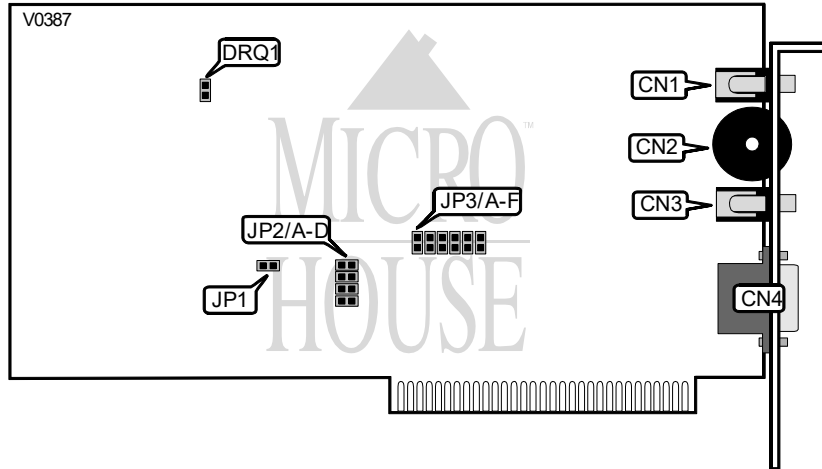

CREATIVE LABS, INC.

SOUNDBLASTER 1.0/1.5 (CT1320)

Card Type	Sound card
Chipset/Controller	Creative Technology
I/O Options	Game/MIDI port, microphone jack, speaker, volume control
Maximum DRAM	N/A
Data Bus	8-bit ISA

CONNECTIONS			
Port	Location	Port	Location
Microphone jack	CN1	Speaker jack	CN3
Volume control	CN2	Game/MIDI port	CN4

INTERRUPT SELECT				
IRQ	JP2/A	JP2/B	JP2/C	JP2/D
IRQ7	Closed	Open	Open	Open
IRQ2	Open	Open	Open	Closed
IRQ3	Open	Open	Closed	Open
IRQ5	Open	Closed	Open	Open

I/O ADDRESS SELECT						
Address	JP3/A	JP3/B	JP3/C	JP3/D	JP3/E	JP3/F
220h	Open	Closed	Open	Open	Open	Open
210h	Closed	Open	Open	Open	Open	Open
230h	Open	Open	Closed	Open	Open	Open
240h	Open	Open	Open	Closed	Open	Open
250h	Open	Open	Open	Open	Closed	Open
260h	Open	Open	Open	Open	Open	Closed