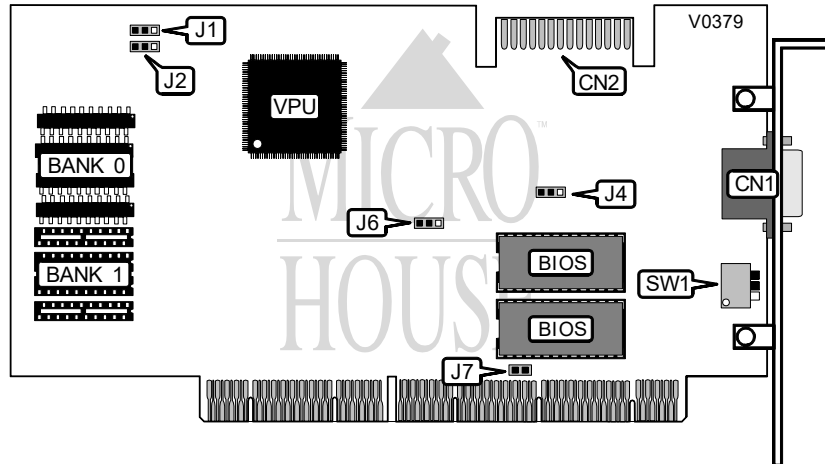

## FAST VIEW EISA

**Category** Video  
**Video Types Supported** XVGA  
**Video Processor** S3  
**Highest Resolution Supported** 1280 X 1024  
**Data Bus Type** 16-bit EISA  
**Memory Type** VRAM  
**Maximum Onboard Memory** 1MB

REFRESH RATE CONFIGURATION			
Purpose	Location	Purpose	Location
15-pin analog video port	CN1	VESA Feature Connector	CN2

640 X 480 REFRESH RATES			
Refresh	SW1 switch 1	SW1 switch 2	SW1 switch 3
60Hz	Off	Off	Off
70Hz	On	Off	Off

800 X 600 REFRESH RATES			
Refresh	SW1 switch 1	SW1 switch 2	SW1 switch 3
60Hz	Off	On	Off
70Hz	On	On	Off
56Hz	Off	Off	On

1024 X 768 REFRESH RATES			
Refresh	SW1 switch 1	SW1 switch 2	SW1 switch 3
43Hz	On	Off	On
60Hz	Off	On	On
70Hz	On	On	On

VIDEO MEMORY CONFIGURATION			
ize	B nk 0	B nk 1	J1
512KB	(4) 44256 ZIP	None	Pins 2 & 3 closed
1024KB	(4) 44256 ZIP	(4) 44256 ZIP	Pins 1 & 2 closed