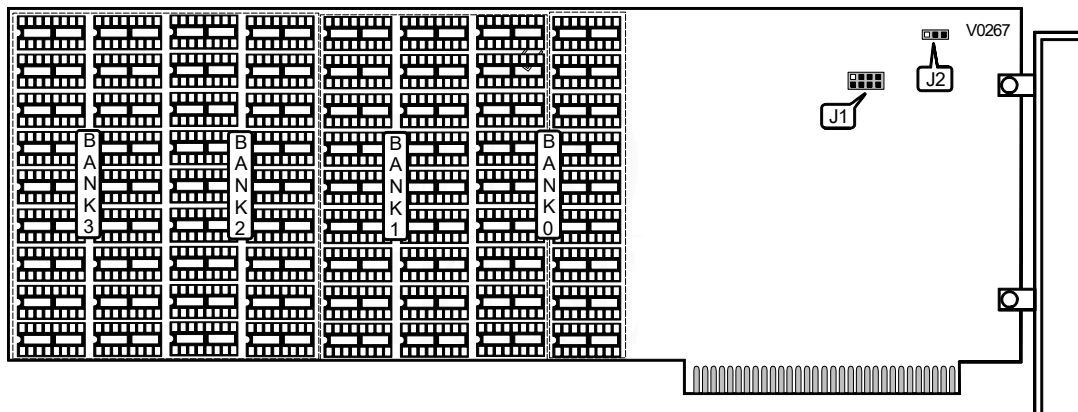

BOCA RESEARCH. INC.

BOCARAM AT PLUS

Card Type Memory card
Chipset/Controller N/A
I/O Options N/A
Maximum DRAM 8MB

BOCARAM AT PLUS CONFIGURATION				
C rds Installed	J1/1	J1/2	J1/3	J1/4
1	Closed	Open	Open	Open
2	Open	Closed	Open	Open
3	Open	Open	Closed	Open
4	Open	Open	Open	Closed

EPROM CONFIGURATION	
Setting	J2
Enabled	Pins 1 & 2 closed
Disabled	Pins 2 & 3 closed

DRAM CONFIGURATION				
MEMORY	BANK 0	BANK 1	BANK 2	BANK 3
2048KB	(16) 411000	None	None	None
4096KB	(16) 411000	(16) 411000	None	None
6144KB	(16) 411000	(16) 411000	(16) 411000	None
8192KB	(16) 411000	(16) 411000	(16) 411000	(16) 411000