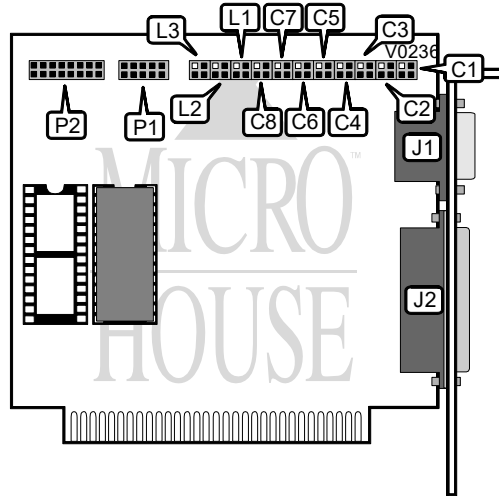

UNIDENTIFIED  
IOS (IOSA) VERSION 3.0

<b>Card Type</b>	Multi I/O card
<b>Chipset/Controller</b>	National Semiconductor
<b>I/O Options</b>	Game port, parallel port, serial ports (2)
<b>Maximum DRAM</b>	N/A

CONNECTIONS			
Purpose	Location	Purpose	Location
Serial port 1	J1	Serial port 2	P1
Parallel port	J2	Game port	P2

SERIAL PORT CONFIGURATION					
Port 1 (J1)	IRQ	C1	C2	C3	C4
COM1	4	Closed	Open	Open	Open
COM2	3	Open	Closed	Open	Open
COM3	2	Open	Open	Closed	Open
COM4	5	Open	Open	Open	Closed

SERIAL PORT CONFIGURATION					
Port 2 (P1)	IRQ	C5	C6	C7	C8
COM2	3	Open	Closed	Open	Open
COM1	4	Closed	Open	Open	Open
COM3	2	Open	Open	Closed	Open
COM4	5	Open	Open	Open	Closed

UNIDENTIFIED  
IOS (IOSA) VERSION 3.0

PARALLEL PORT CONFIGURATION				
LPT	IRQ	_1	_2	_3
1	7	Closed	Open	Open
2	7	Open	Closed	Open
3	5	Open	Open	Closed