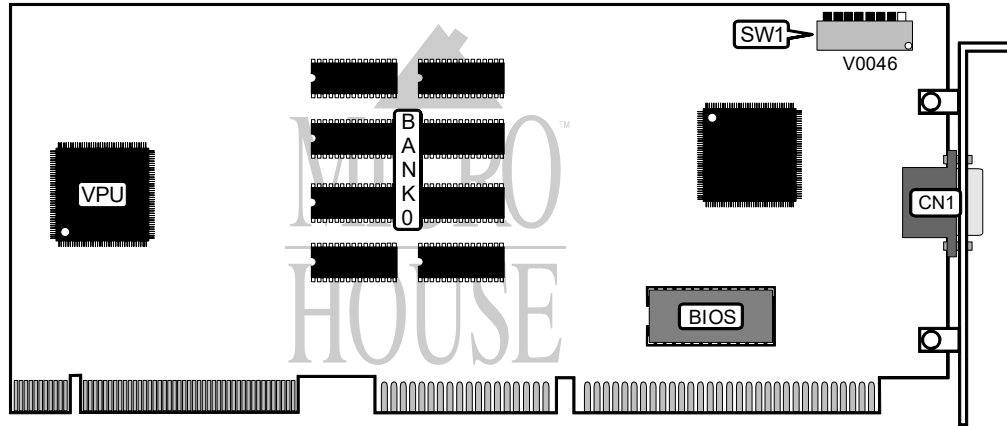

# AMERICAN MEGATRENDS, INC. FAST VIEW VLB

**Category** Video  
**Video Types Supported** XVGA  
**Video Processor** W5186  
**Highest Resolution Supported** 1280 x 1024  
**Data Bus Type** 32-bit VESA Local Bus  
**Memory Type** VRAM  
**Maximum Onboard Memory** 2048KB

CONNECTIONS	
Purpose	Location
15-pin analog video port	CN1

DATA BUS WIDTH SELECTION			
Setting	S V1/1	S V1/4	S V1/5
16-bits wide	Off	On	On
8-bits wide	On	Off	Off

INTERRUPT SELECTION	
IRQ 2/9	SW1/2
Disabled	Off
Enabled	On

ZERO WAIT STATE SELECTION	
Setting	SW1/3
Enabled	On
Disabled	Off

Continued on next page . . .

AMERICAN MEGATRENDS, INC.  
 FAST VIEW VLB

... continued from previous page

MEMORY BASE ADDRESS SELECTION		
Address	SW1/8	SW1/9
C000h	On	On
D000h	On	Off
E000h	Off	On
F000h	Off	Off

FACTORY CONFIGURED - DO NOT ALTER	
Switch	Position
SW1/8	On