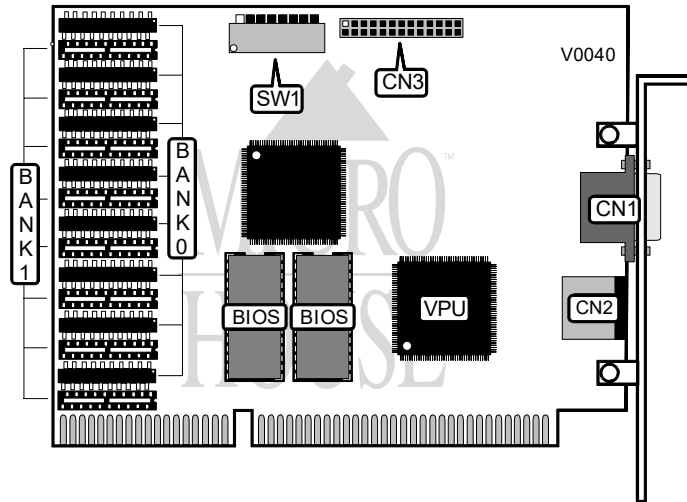

ATI TECHNOLOGIES, INC. GRAPHICS ULTRA PRO

Category Video
Video Types Supported XVGA
Video Processor MACH32
Highest Resolution Supported 1280 X 1024
Data Bus Type 16-bit ISA
Memory Type VRAM
Maximum Onboard Memory 2048KB

CONNECTIONS			
Purpose	Location	Purpose	Location
15-pin analog video port	CN1	VGA feature connector	CN3
Mouse port	CN2		

BIOS ADDRESS SELECTION								
Address	SW1/1	SW1/2	SW1/3	SW1/4	SW1/5	SW1/6	SW1/7	SW1/8
C8000h	On	On	On	Off	On	On	Off	On
CA000h	On	Off	On	Off	On	On	Off	On
CC000h	On	On	Off	Off	On	On	Off	On
D0000h	On	On	On	On	Off	On	Off	On
D4000h	On	On	On	On	Off	On	Off	On
D8000h	On	On	On	Off	Off	On	Off	On

VRAM CONFIGURATION		
Size	Bank (Bank
1024KB	(8) 256K x 4 ZIP	NONE
2048KB	(8) 256K x 4 ZIP	(8) 256K x 4 ZIP