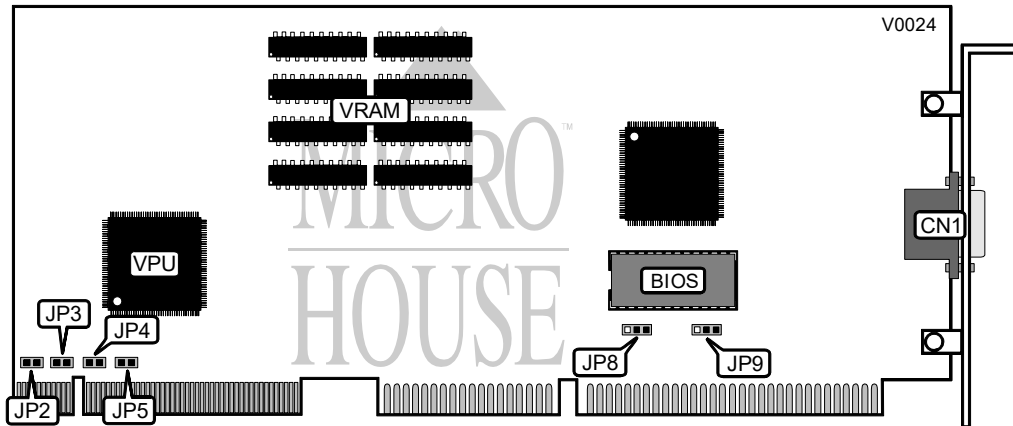

ADVANCED INTEGRATION RESEARCH, INC.  
STAR2000

|                                     |                       |
|-------------------------------------|-----------------------|
| <b>Category</b>                     | Video                 |
| <b>Video Types Supported</b>        | XVGA                  |
| <b>Video Processor</b>              | P9000                 |
| <b>Highest Resolution Supported</b> | 1280 x 1024           |
| <b>Data Bus Type</b>                | 32-bit VESA Local Bus |
| <b>Memory Type</b>                  | VRAM                  |
| <b>Maximum Onboard Memory</b>       | 2048KB                |

| CONNECTIONS              |          |
|--------------------------|----------|
| Purpose                  | Location |
| 15-pin analog video port | CN1      |

| INTERRUPT SELECTION |                   |
|---------------------|-------------------|
| IRQ 2/9             | JP8               |
| Disabled            | Pins 1 & 2 closed |
| Enabled             | Pins 2 & 3 closed |

| ZERO WAIT STATE SELECTION |                   |
|---------------------------|-------------------|
| Setting                   | JP9               |
| Enabled                   | Pins 1 & 2 closed |
| Disabled                  | Pins 2 & 3 closed |