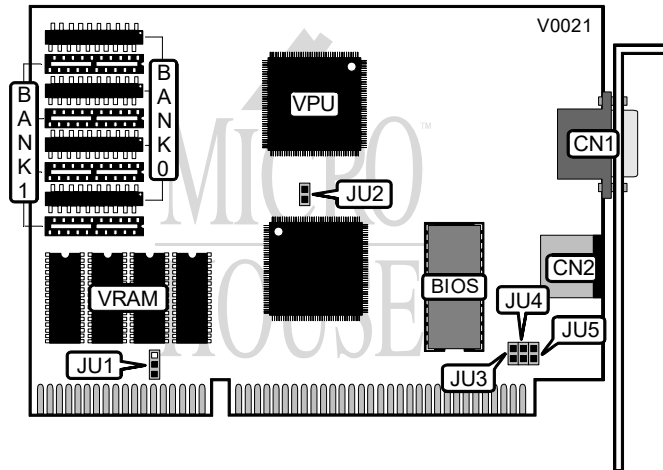

ATI TECHNOLOGIES, INC. GRAPHICS ULTRA

Category Video
Video Types Supported XVGA
Video Processor Mach8
Highest Resolution Supported 1280 x 1024
Data Bus Type 16-bit ISA
Memory Type VRAM
Maximum Onboard Memory 1024KB

CONNECTIONS			
Purpose :	Location	Purpose :	Location
15-pin analog video port	CN1	Mouse port	CN2

FACTORY CONFIGURED - DO NOT ALTER	
Jumper	Position
JU3	Open
JU4	Open
JU5	Open

COPROCESSOR BUS I/O SELECTION	
BUS	JU6
16-bit	Pins 1 & 2 closed
8-bit	Pins 2 & 3 closed

VRAM CONFIGURATION			
Size	Bank 0	Bank 1	U2
512KB	(4) 256K x 4 ZIP	NONE	Closed
1024KB	(4) 256K x 4 ZIP	(4) 256K x 4 ZIP	Open