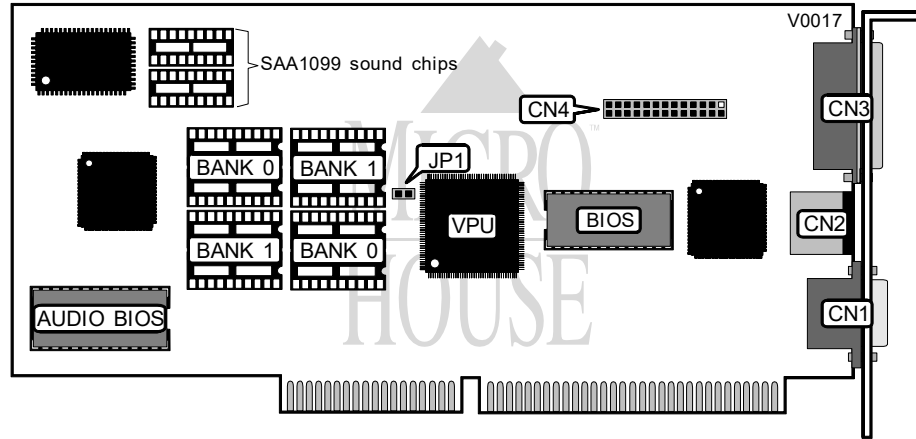

ATI TECHNOLOGIES, INC. VGASTEREO-F/X

Category	Video
Video Types Supported	XVGA
Video Processor	Unidentified
Highest Resolution Supported	1024 X 768
Data Bus Type	16-bit ISA
Memory Type	DRAM
Maximum Onboard Memory	1024KB

CONNECTIONS			
Purpose :	Location	Purpose :	Location
15-pin analog video port	CN1	MIDI/Audio port	CN3
Mouse port	CN2	VESA feature connector	CN4

VGA CONFIGURATION	
Setting	JP1
Enabled	Open
Disabled	Closed

DRAM CONFIGURATION		
Size	Bank (Bank :
1024KB	(4) 44256	NONE
2048KB	(4) 44256	(4) 44256