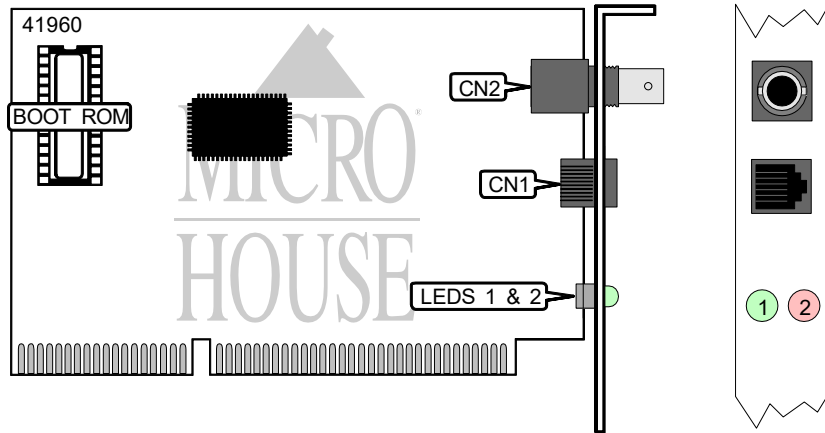

BOCA RESEARCH, INC.

BOCALANCARD 2000 PLUS COMBO (BEN40012)

| | |
|-----------------------|---|
| Card Type | Network Interface Card |
| NIC Type | Ethernet |
| Boot ROM | Available |
| Network Transfer Rate | 10Mbps |
| Topology | Linear Bus, Star |
| Wiring Type | Unshielded twisted pair RG-58A/U 50ohm coaxial |
| Data Bus | 16-bit ISA |

| CONNECTIONS | | | |
|---------------|-------|--------------------|-------|
| Function | Label | Function | Label |
| UTP connector | CN1 | RG-58A/U connector | CN2 |

| DIAGNOSTIC LED(S) | | | |
|-------------------|-------|--------|-------------------------------|
| LED | Color | Status | Condition |
| LED1 | Green | On | Data is being received |
| LED1 | Green | Off | Data is not being received |
| LED2 | Red | On | Data is being transmitted |
| LED2 | Red | Off | Data is not being transmitted |