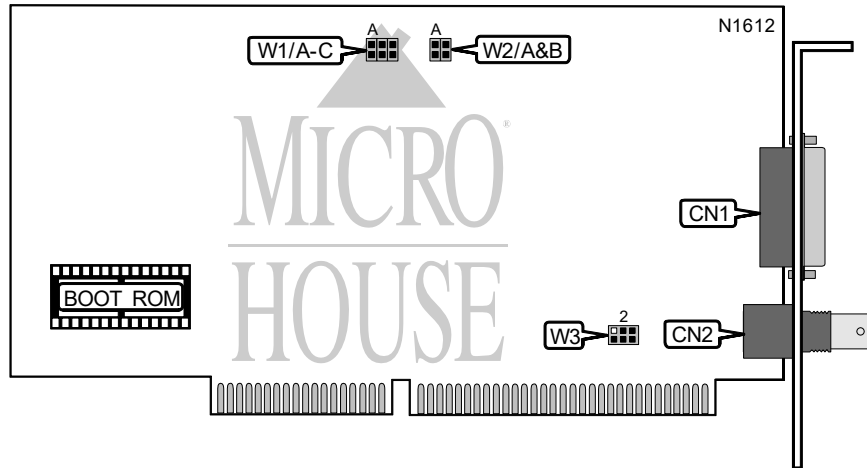

# WESTERN DIGITAL CORPORATION ETHERCARD PLUS ELITE 16

NIC Type	Ethernet
Network Transfer Rate	10Mbps
Data Bus	16-bit ISA
Topology	Linear Bus
Wiring Type	AUI transceiver via DB-15 port RG-58A/U 50ohm coaxial
Boot ROM	Available

CONNECTIONS				
Function	Label	Function	Label	Label
AUI transceiver via DB-15 port	CN1	RG-58A/U 50ohm coaxial port	CN2	

CONFIGURATION SETTINGS				
Setting	W1/A	W1/B	W1/C	
Software	Closed	Open	Open	
i D0000	Open	Closed	Open	
CC000	Open	Open	Closed	

CABLE TYPE SELECTION	
Type	W3
AUI transceiver via DB-15 port	Pins 1 & 2, 4 & 5 closed
i RG-58A/U 50ohm coaxial	Pins 2 & 3, 5 & 6 closed

BOOT ROM CONFIGURATION		
Setting	W2/A	W2/B
i Disabled/Software selectable	Closed	Open
D8000h	Open	Closed