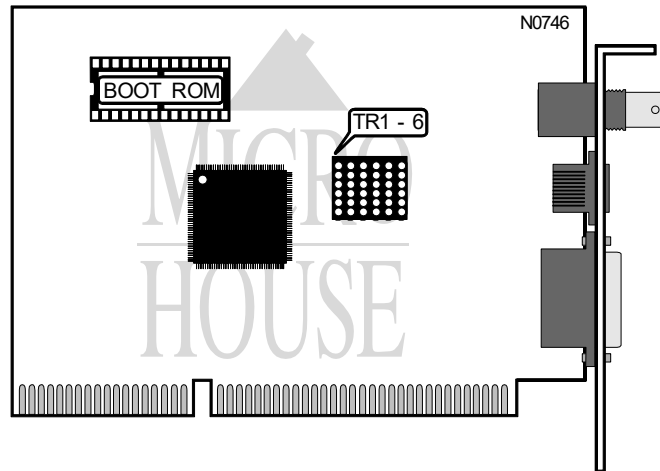

TULIP COMPUTERS

UTP/TE/AUI 16-BIT

NIC Type	Ethernet
Transfer Rate	10Mbps
Data Bus	16-bit ISA
Topology	Linear bus
Wiring Type	Unshielded twisted pair
	RG58A/U 50ohm coaxial
	AUI transceiver via DB-15
Boot ROM	Available

Type	CABLE TYPE					
	TR1	TR2	TR3	TR4	TR5	TR6
Thick Ethernet	Not installed	Not installed	Not installed	Installed	Installed	Not installed
Thin Ethernet	Not installed	Not installed	Installed	Installed	Not installed	Not installed
Twisted pair	Not installed	Installed	Installed	Not installed	Not installed	Not installed