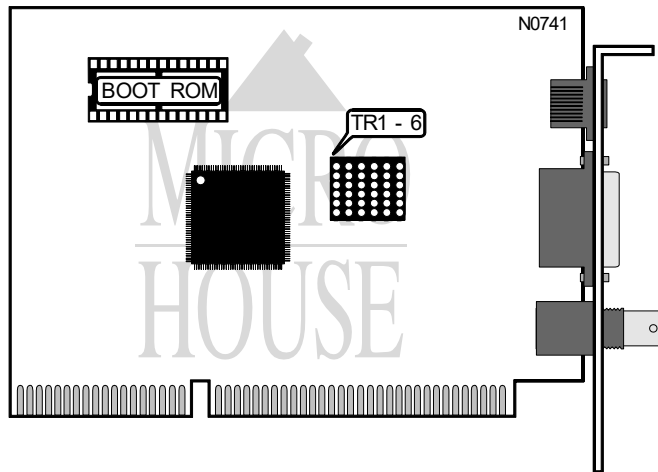

TULIP COMPUTERS
TNCC - 16

NIC Type	Ethernet
Transfer Rate	10Mbps
Data Bus	16-bit ISA
Topology	Linear bus
Wiring Type	Shielded twisted pair Unshielded twisted pair RG58A/U 50ohm coaxial AUI transceiver via DB-15
Boot ROM	Available

CABLE TYPE						
Type	TR1	TR2	TR3	TR4	TR5	TR6
Thick Ethernet	Not installed	Not installed	Not installed	Installed	Installed	Not installed
Thin Ethernet	Not installed	Not installed	Installed	Installed	Not installed	Not installed
Twisted pair	Not installed	Installed	Installed	Not installed	Not installed	Not installed