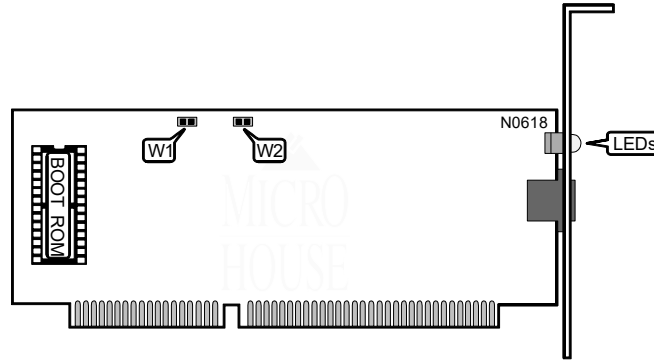

THE NETWORK INTERFACE CARD TECHNICAL GUIDE

DIGITAL EQUIPMENT CORPORATION

ETHERWORKS 3 TURBO TP (PN DE204-AA)

NIC Type Ethernet
Transfer Rate 10Mbps
Data Bus 16-bit ISA
Topology Linear Bus
Wiring Type Unshielded twisted pair
Boot ROM Available

HARD STRAP CONFIGURATION		
Base I/O Address	W1	W2
200h	Closed	Closed
280h	Closed	Open
EISA	Open	Closed
Software Configured	Open	Open

DIAGNOSTIC LEDs			
LED	Color	Mode	Status
LED1	Amber	On	Self test in progress/traffic on network
LED1	Amber	Off	No power to card/network clear
LED2	Green	On	Link integrity exists
LED2	Green	Off	Link integrity broken