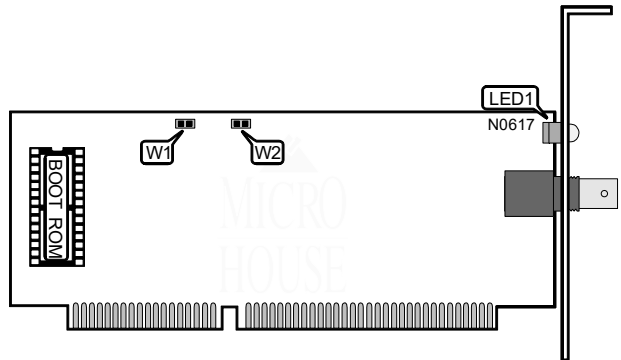

**THE NETWORK INTERFACE CARD TECHNICAL GUIDE**

**DIGITAL EQUIPMENT CORPORATION**

**ETHERWORKS 3 TURBO (PN DE203-AA)**

**NIC Type** Ethernet  
**Transfer Rate** 10Mbps  
**Data Bus** 16-bit ISA  
**Topology** Linear Bus  
**Wiring Type** RG58A/U 50ohm coaxial  
**Boot ROM** Available

HARD STRAP CONFIGURATION		
Base I/O Address	W1	W2
200h	Closed	Closed
280h	Closed	Open
EISA	Open	Closed
Software Configured	Open	Open

DIAGNOSTIC LEDES	
LED1	Status
On	Self test in progress/traffic on network
Off	No power to card/network clear