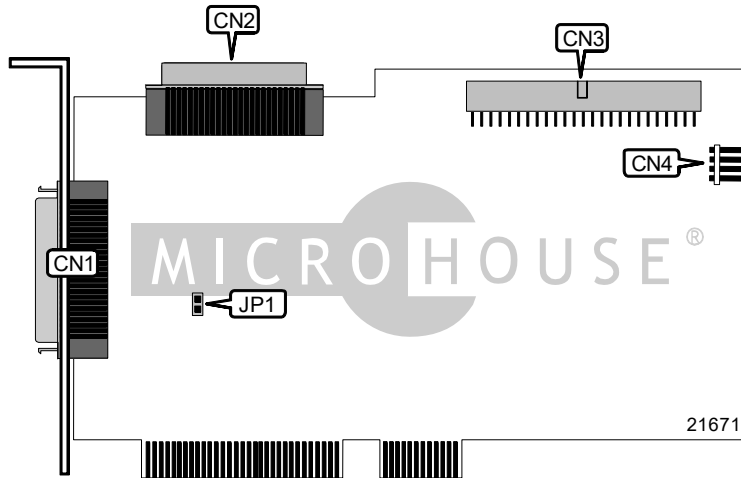

INITIO CORPORATION MILES PCI-ULTRAWIDE SCSI ADAPTER

Card Type	Hard drive controller card
Hard Drives supported	Up to 15 SCSI devices
Floppy drives supported	None
Data Bus	32-bit PCI
Card Size	Half-length, half-height card

CONNECTIONS			
Function	Location	Function	Location
UltraWide SCSI connector - external	CN1	50-pin SCSI connector - internal	CN3
UltraWide SCSI connector - internal	CN2	4-pin connector - drive active LED	CN4

USER CONFIGURABLE SETTINGS			
Function	Label	Position	
í Factory configured - do not alter	JP1	Unidentified	